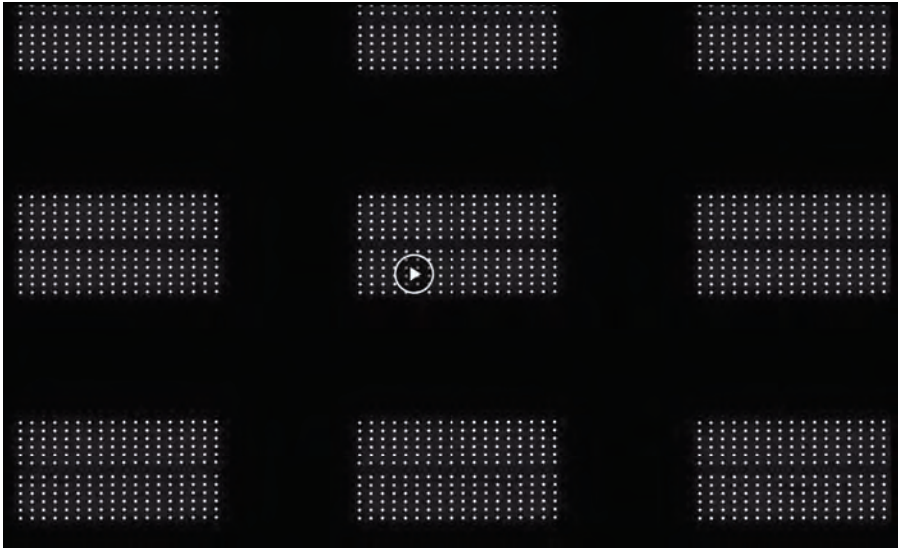

01

Close up of light engine.

Replace grey circles with realistic LED clusters (red, green, blue, amber, cool white, warm white) clearly shown.

Light blooming is apperant on all diodes

See attached video (LED Clusters - Color Changing) for reference.

02

Camera pulls out to reveal additional light engines

The color LED clusters transitions from color to white.

03

Camera contiues out to reveal all light engines.

LED clusters complete transition to white.

05

Fixture begins to rotate.

Accessories begin to “fly-in” and attach to the fixture beginning with:

1) Truss (4 sides)

LED clusters remain white.

Key Title
“EASY SET UP”

06

Fixture continues to rotate.

LED clusters remain white.

Arrow animates to display depth of
fixture.

Key Title
"ULTRA SLIM"

08

Fixture animates to the upper right.
Note: Accessories remain attached.

LED clusters transition from warm
white to cool white