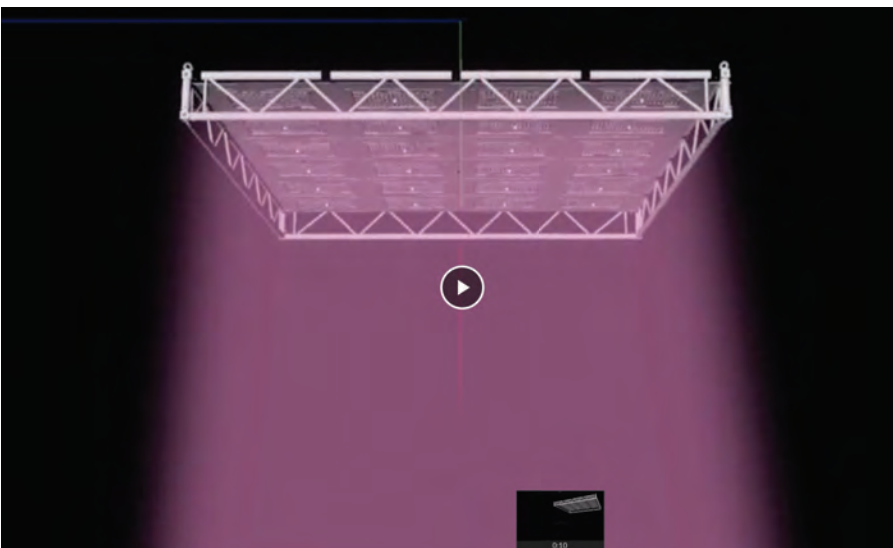

Accessories complete “fly-in” finishing with:

2) Side Skirts (4 sides)

3) Difussion

LED clusters remain white.

Key Title
“FULL SYSTEM OF ACCESSORIES”

07

Fixture completes rotation.

Accessories are attached
Truss - Side Skirts - Diffusion

LED clusters remain white.

Arrow animates to display depth of
fixture.

Key Title
"ULTRA SLIM"

08

Fixture animates to the upper right.
Note: Accessories remain attached.

LED clusters transition from warm
white to cool white

Key Title
"CINEMA QUALITY WHITE LIGHT"

09

Fixture rotates to center.

LED clusters transition from cool white
color.

10

Fixture completes rotation to upper left.

LED clusters complete transition to color

Color changing LED clusters animate.

Key Title
"FULL SPECTRUM COLOR"

11

Fixtures remain in the upper left as additional Auroris system "fly in" and "lock together".

LED clusters transition from color to cool white.

Key Title
"SCALABLE"

12

Fixtures complete "locking together".