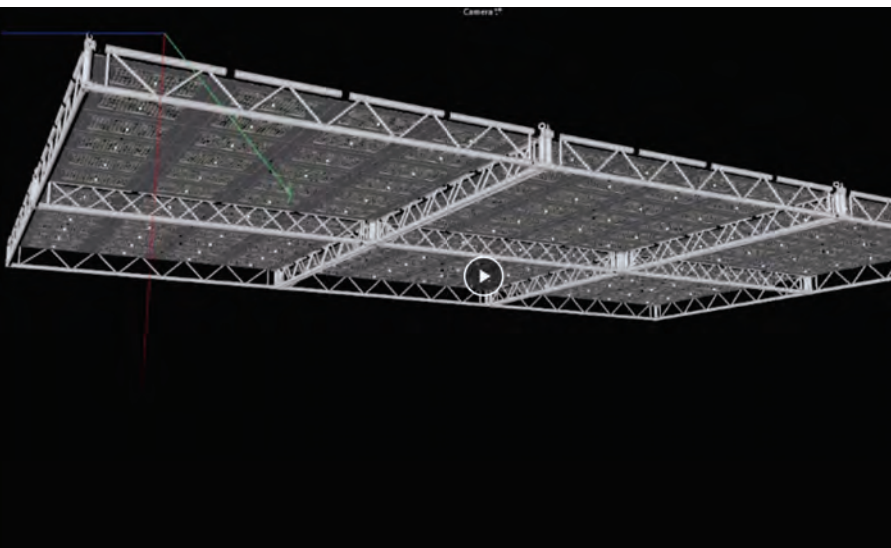

Key Title
"FULL SPECTRUM COLOR"

11

Fixtures remain in the upper left as additional Auroris system "fly in" and "lock together".

LED clusters transition from color to cool white.

Key Title
"SCALABLE"

12

Fixtures complete "locking together".