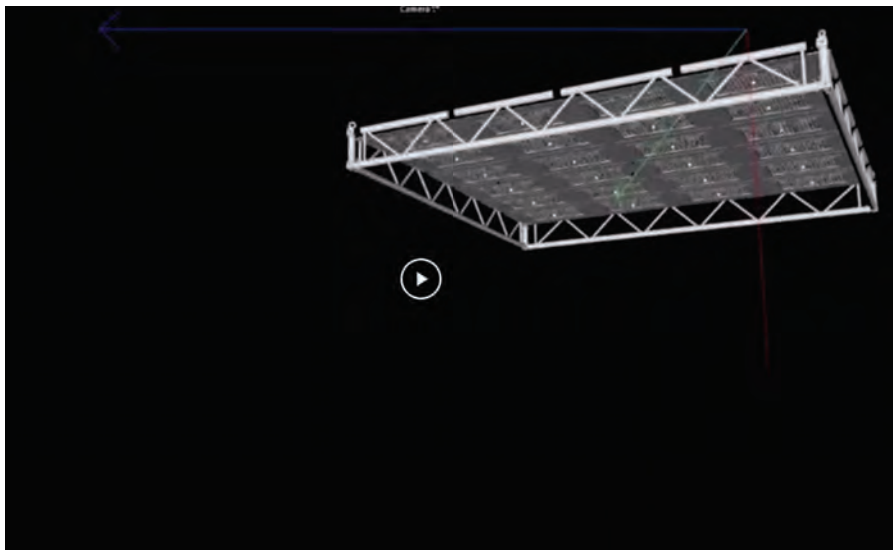

05

Fixture begins to rotate.

Accessories begin to “fly-in” and attach to the fixture beginning with:

1) Truss (4 sides)

LED clusters remain white.

Key Title
“EASY SET UP”

06

Fixture continues to rotate.

Accessories complete “fly-in” finishing with:

2) Side Skirts (4 sides)

3) Difussion

LED clusters remain white.

Key Title
“FULL SYSTEM OF ACCESSORIES”

07

Fixture completes rotation.

Accessories are attached
Truss - Side Skirts - Diffusion

LED clusters remain white.

Arrow animates to display depth of
fixture.

Key Title
"ULTRA SLIM"

08

Fixture animates to the upper right.
Note: Accessories remain attached.

LED clusters transition from warm
white to cool white