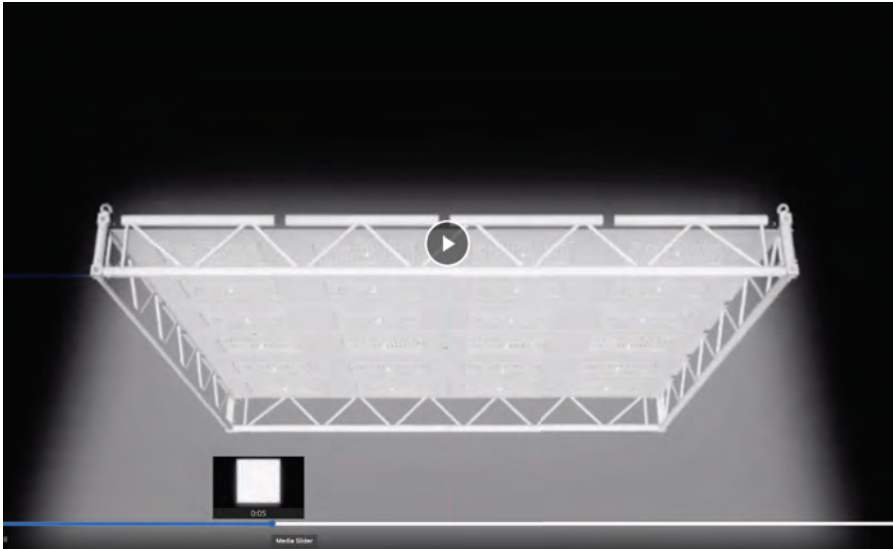

05

Fixture begins to rotate.

Accessories begin to “fly-in” and attach to the fixture beginning with:

1) Truss (4 sides)

LED clusters remain white.

Key Title
“EASY SET UP”

06

Fixture continues to rotate.

Accessories complete “fly-in” finishing with:

2) Side Skirts (4 sides)

3) Difussion

LED clusters remain white.

Key Title
“FULL SYSTEM OF ACCESSORIES”

07

Fixture completes rotation.

Accessories are attached
Truss - Side Skirts - Diffusion

LED clusters remain white.

Arrow animates to display depth of
fixture.

Key Title
"ULTRA SLIM"

08

Fixture animates to the upper right.
Note: Accessories remain attached.

LED clusters transition from warm
white to cool white