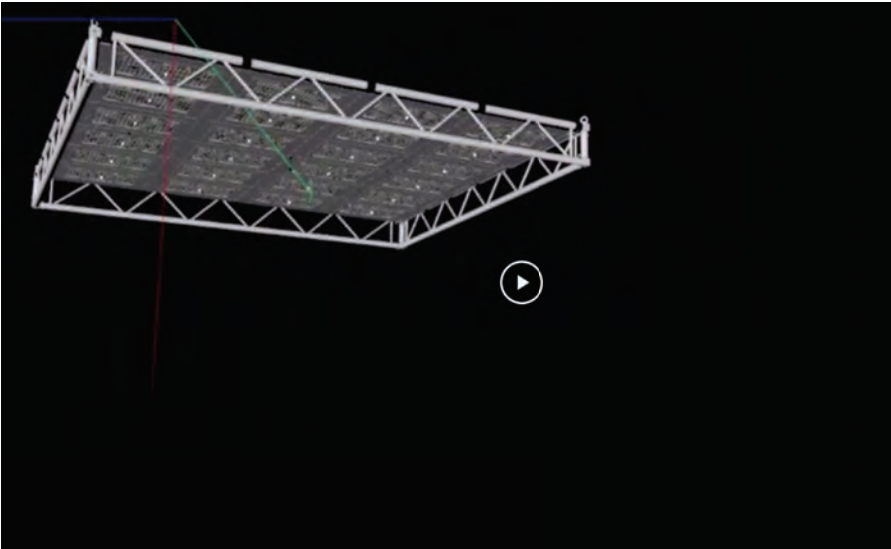

10

Fixture completes rotation to upper left.

LED clusters complete transition to color

Color changing LED clusters animate.

Key Title
"FULL SPECTRUM COLOR"