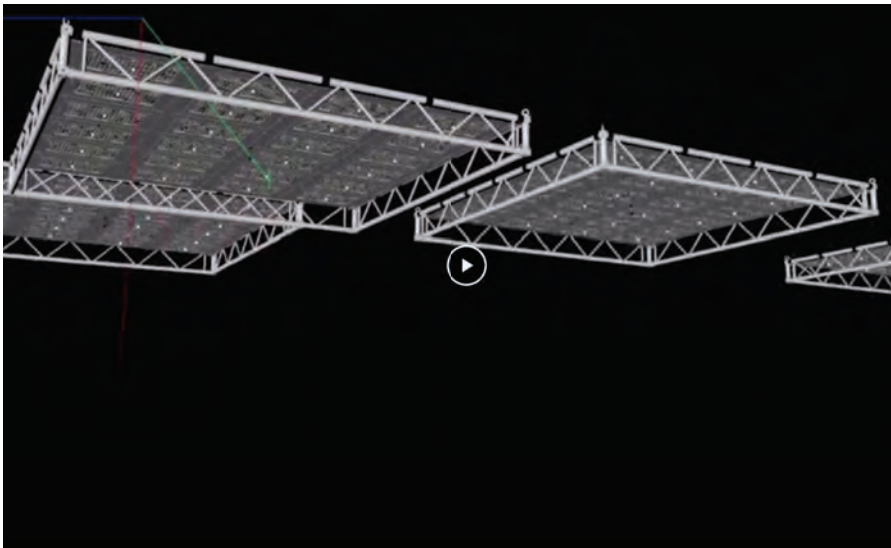

LED clusters remain white.

Arrow animates to display depth of
fixture.

Key Title
"ULTRA SLIM"

08

Fixture animates to the upper right.
Note: Accessories remain attached.

LED clusters transition from warm
white to cool white

Key Title
"FULL SPECTRUM COLOR"

11

Fixtures remain in the upper left as additional Auroris system "fly in" and "lock together".

LED clusters transition from color to cool white.

Key Title
"SCALABLE"

12

Fixtures complete "locking together".