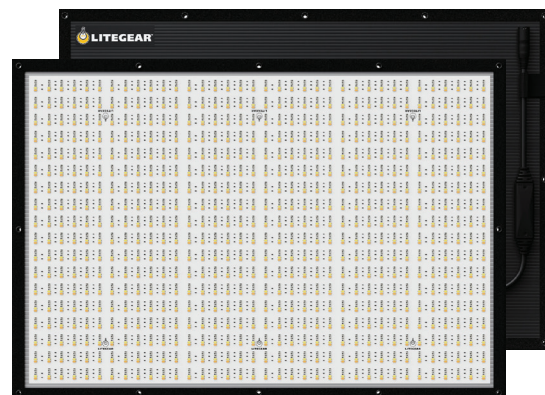

PRELIMINARY
SPECIFICATIONS

Product Name: LiteMat Spectrum 1
Item Number: LM-SPECTRUM-ONE-G2
Model: 251-1
Beam Angle: 50° HPA
Input Voltage: 48V DC
Input Current: 1.04A
Total Power: 50W Nominal
Color Temperature Range: 2,000K to 11,000K
Tint Control: Full plus and minus green adjustment
Dimming Range: 0 to 100% Continuous (When paired with a compatible LiteGear Dimmer)
Colored Light: 6-color, wide gamut hue and saturation control
Estimated LED Lifetime: 50,000 hrs
Power & Data Connector: PDX
Pixels: 1 large format pixel
IP Rating: IP20
Max Operating Temp: 122°F (50°C)
Weight: 4.7 lbs (2.1 kg)
Color Rendition: CRI Average: >= 95
TLCI Average: >= 95
Total LED Quantity: 2,592
Dimensions: Height: 11.6 in. (295.4 mm)
Width: 21.1 in. (535.4 mm)
Depth: 1 in. (25.4 mm)
Mounting: kMount
Certifications: ETL, CE, UKCA, FCC (certification pending)

PRELIMINARY
SPECIFICATIONS

Product Name: LiteMat Spectrum 3
Item Number: LM-SPECTRUM-THREE-G2
Model: 254-1
Beam Angle: 55° HPA
Input Voltage: 48V DC
Input Current: 3.13A
Total Power: 150W Nominal
Color Temperature Range: 2,000K to 11,000K
Tint Control: Full plus and minus green adjustment
Dimming Range: 0 to 100% Continuous (When paired with a compatible LiteGear Dimmer)
Colored Light: 6-color, wide gamut hue and saturation control
Estimated LED Lifetime: 50,000 hrs
Power & Data Connector: PDX
Pixels: 3 large format pixels
IP Rating: IP20
Max Operating Temp: 122°F (50°C)
Weight: 9.4 lbs (4.3 kg)
Color Rendition: CRI Average: >= 95
TLCI Average: >= 95
Total LED Quantity: 3888
Dimensions: Height: 21.1 in. (536 mm)
Width: 30.5 in. (775.7 mm)
Depth: 1 in. (25.4 mm)
Mounting: kMount
Certifications: ETL, CE, UKCA, FCC (certification pending)