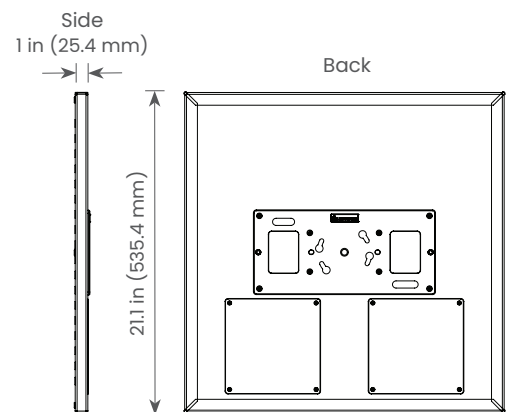

PRELIMINARY
SPECIFICATIONS

Product Name: LiteMat Spectrum 2
Item Number: LM-SPECTRUM-TWO-G2
Model: 252-1
Beam Angle: 56° HPA
Input Voltage: 48V DC
Input Current: 2.08A
Total Power: 100W Nominal
Color Temperature Range: 2,000K to 11,000K
Tint Control: Full plus and minus green adjustment
Dimming Range: 0 to 100% Continuous (When paired with a compatible LiteGear Dimmer)
Colored Light: 6-color, wide gamut hue and saturation control
Estimated LED Lifetime: 50,000 hrs
Power & Data Connector: PDX
Pixels: 2 large format pixels
IP Rating: IP20
Max Operating Temp: 122°F (50°C)
Weight: 7.19 lbs (3.3 kg)
Color Rendition: CRI Average: >= 95
TLCI Average: >= 95
Total LED Quantity: 2,592
Dimensions: Height: 21.1 in. (535.4 mm)
Width: 21.1 in. (535.4 mm)
Depth: 1 in. (25.4 mm)
Mounting: kMount
Certifications: ETL, CE, UKCA, FCC (certification pending)