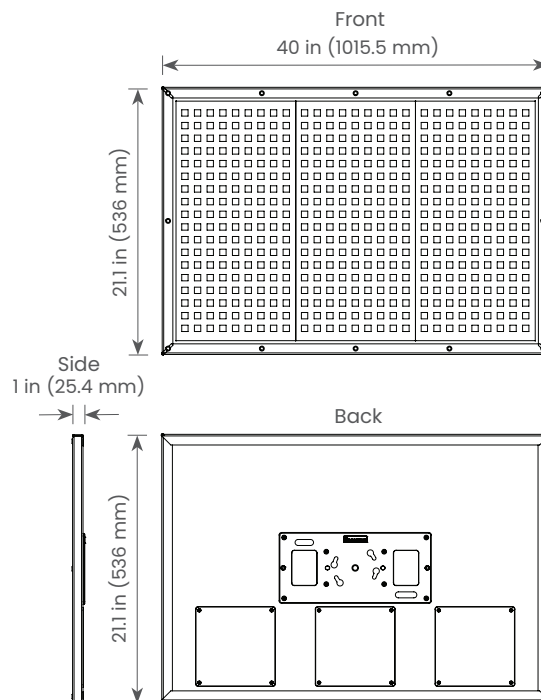

PRELIMINARY
SPECIFICATIONS

Product Name: LiteMat Spectrum 3
Item Number: LM-SPECTRUM-THREE-G2
Model: 254-1
Beam Angle: 55° HPA
Input Voltage: 48V DC
Input Current: 3.13A
Total Power: 150W Nominal
Color Temperature Range: 2,000K to 11,000K
Tint Control: Full plus and minus green adjustment
Dimming Range: 0 to 100% Continuous (When paired with a compatible LiteGear Dimmer)
Colored Light: 6-color, wide gamut hue and saturation control
Estimated LED Lifetime: 50,000 hrs
Power & Data Connector: PDX
Pixels: 3 large format pixels
IP Rating: IP20
Max Operating Temp: 122°F (50°C)
Weight: 9.4 lbs (4.3 kg)
Color Rendition: CRI Average: >= 95
TLCI Average: >= 95
Total LED Quantity: 3888
Dimensions: Height: 21.1 in. (536 mm)
Width: 30.5 in. (775.7 mm)
Depth: 1 in. (25.4 mm)
Mounting: kMount
Certifications: ETL, CE, UKCA, FCC (certification pending)