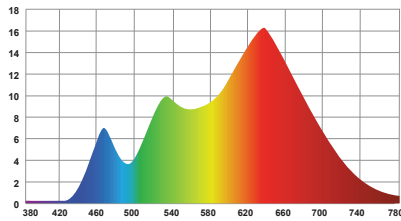

PHOTOMETRIC DATA

Diffusion	Color Temp.	3.3 ft, FC (spread, ft)	1 m, Lux (spread, m)	9.8 ft, FC (spread, ft)	3 m, Lux (spread, m)	16.4 ft, FC (spread, ft)	5 m, Lux (spread, m)	23 ft, FC (spread, ft)	7 m, Lux (spread, m)	29.5 ft, FC (spread, ft)	9 m, Lux (spread, m)	39.4 ft, FC (spread, m)	12 m, Lux (spread, m)
None	3200K	698 (8.8)	7,510 (2.7)	78 (26)	834 (7.9)	28 (43.5)	300 (13.3)	14 (61)	153 (18.6)	9 (78.3)	93 (23.9)	5 (104.6)	52 (31.9)
	5600K	699 (8.8)	7,510 (2.7)	78 (26)	834 (7.9)	28 (43.5)	300 (13.3)	14 (61)	153 (18.6)	9 (78.3)	93 (23.9)	5 (104.6)	52 (31.9)
Quarter	3200K	541 (7.6)	5,818 (2.3)	60 (22.5)	646 (6.9)	22 (37.7)	233 (11.5)	11 (52.9)	119 (16.1)	7 (67.9)	72 (20.7)	4 (90.6)	40 (27.6)
	5600K	574 (7.6)	6,178 (2.3)	64 (22.5)	686 (6.9)	23 (37.7)	247 (11.5)	12 (52.9)	126 (16.1)	7 (67.9)	76 (20.7)	4 (90.6)	43 (27.6)
Half	3200K	452 (7.3)	4,866 (7.3)	50 (21.8)	541 (6.6)	18 (36.4)	195 (11.1)	9 (51.1)	99 (15.6)	6 (65.5)	60 (20)	3 (87.5)	34 (26.7)
	5600K	481 (7.3)	5,177 (7.3)	53 (21.8)	575 (6.6)	19 (36.4)	207 (11.1)	10 (51.1)	106 (15.6)	6 (65.5)	64 (20)	3 (87.5)	36 (26.7)
Full	3200K	314 (7.9)	3,384 (2.4)	35 (23.4)	376 (7.1)	13 (39.1)	135 (11.9)	6 (54.8)	69 (16.7)	4 (70.3)	42 (21.4)	2 (93.9)	24 (28.6)
	5600K	351 (7.9)	3,775 (2.4)	39 (23.4)	419 (7.1)	14 (39.1)	151 (11.9)	7 (54.8)	77 (16.7)	4 (70.3)	47 (21.4)	2 (93.9)	26 (28.6)

TUNGSTEN SPECTRAL GRAPH