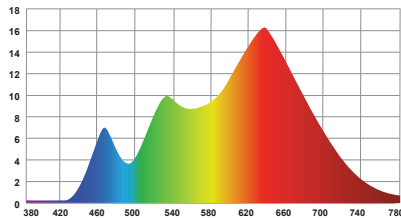

PHOTOMETRIC DATA

Diffusion	Color Temp.	3.3 ft, FC (spread, ft)	1 m, Lux (spread, m)	9.8 ft, FC (spread, ft)	3 m, Lux (spread, m)	16.4 ft, FC (spread, ft)	5 m, Lux (spread, m)	23 ft, FC (spread, ft)	7 m, Lux (spread, m)	29.5 ft, FC (spread, ft)	9 m, Lux (spread, m)	39.4 ft, FC (spread, ft)	12 m, Lux (spread, m)
None	3200K	324 (9.1)	3,485 (2.8)	36 (27)	387 (8.2)	13 (45.1)	139 (13.8)	7 (63.3)	71 (19.3)	4 (81.2)	43 (24.8)	2 (108.5)	24 (33.1)
	5600K	354 (9.1)	3,815 (2.8)	39 (27)	424 (8.2)	14 (45.1)	153 (13.8)	7 (63.3)	78 (19.3)	4 (81.2)	47 (24.8)	2 (108.5)	26 (33.1)
Quarter	3200K	245 (6.6)	2,633 (2)	27 (19.6)	293 (6)	10 (32.8)	105 (10)	5 (46)	54 (14)	3 (59)	33 (18)	2 (78.8)	20 (24)
	5600K	268 (6.6)	2,884 (2)	30 (19.6)	329 (6)	11 (32.8)	115 (10)	5 (46)	59 (14)	3 (59)	36 (18)	2 (78.8)	17 (24)
Half	3200K	227 (7.3)	2,443 (2.2)	25 (21.8)	271 (6.6)	9 (36.4)	98 (11.1)	5 (51.1)	50 (15.6)	3 (65.5)	30 (20)	2 (87.5)	17 (26.7)
	5600K	248 (7.3)	2,674 (2.2)	28 (21.8)	297 (6.6)	10 (36.4)	107 (11.1)	5 (51.1)	55 (15.6)	3 (65.5)	33 (20)	2 (87.5)	19 (26.7)
Full	3200K	151 (7.9)	1,622 (2.4)	17 (23.4)	180 (7.1)	6 (39.1)	65 (11.9)	3 (54.8)	33 (16.7)	2 (70.3)	20 (21.4)	1 (93.9)	11 (28.6)
	5600K	166 (7.9)	1,782 (2.4)	18 (23.4)	198 (7.1)	7 (39.1)	71 (11.9)	3 (54.8)	36 (16.7)	2 (70.3)	22 (21.4)	1 (93.9)	12 (28.6)

TUNGSTEN SPECTRAL GRAPH