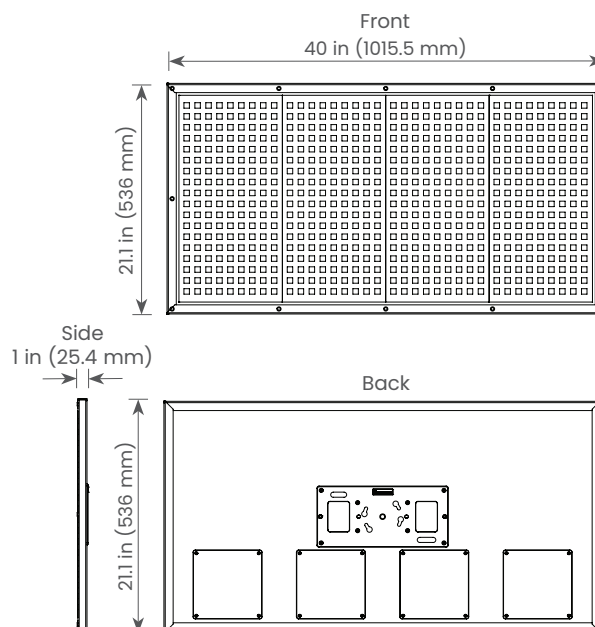

PRELIMINARY
SPECIFICATIONS

Product Name: LiteMat Spectrum 4
Item Number: LM-SPECTRUM-FOUR-G2
Model: 255-1
Beam Angle: 53° HPA
Input Voltage: 48V DC
Input Current: 4.16A
Total Power: 200W Nominal
Color Temperature Range: 2,000K to 11,000K
Tint Control: Full plus and minus green adjustment
Dimming Range: 0 to 100% Continuous (When paired with a compatible LiteGear Dimmer)
Colored Light: 6-color, wide gamut hue and saturation control
Estimated LED Lifetime: 50,000 hrs
Power & Data Connector: PDX
Pixels: 4 large format pixels
IP Rating: IP20
Max Operating Temp: 122°F (50°C)
Weight: 11.9 lbs (5.4 kg)
Color Rendition: CRI Average: >= 95 TLCI Average: >= 95
Total LED Quantity: 5,184
Dimensions: Height: 21.1 in. (536 mm) Width: 40 in. (1015.5 mm) Depth: 1 in. (25.4 mm)
Mounting: kMount
Certifications: ETL, CE, UKCA, FCC (certification pending)