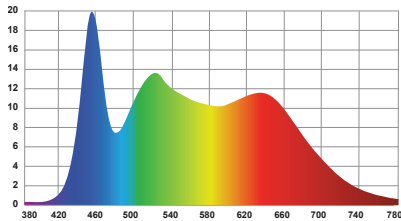

DAYLIGHT SPECTRAL GRAPH