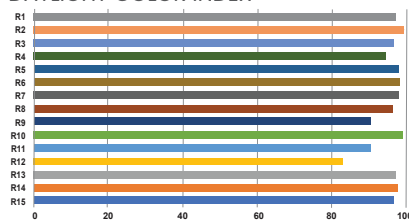

DAYLIGHT COLOR INDEX

ACCESSORIES

Head

LM-SPECTRUM-TWO-L-G2 LiteMat Spectrum 2L Head (2023)

Diffusion

LMA-TWO-L-DIFF-F LiteMat 2L Full Diffuser

LMA-TWO-L-DIFF-H LiteMat 2L Half Diffuser

LMA-TWO-L-DIFF-Q LiteMat 2L Quarter Diffuser

Skirt

LMA-TWO-L-SKIRT LiteMat 2L PolySkirt

Grids

LMA-TWO-L-LC-GRID LiteMat 2L Parasquare Louver

LMA-TWO-L-LC-PG30 LiteMat 2L Polygrid, 30°

LMA-TWO-L-LC-PG60 LiteMat 2L Polygrid, 60°

LMA-TWO-L-LC-PG90 LiteMat 2L Polygrid, 90°

LMA-TWO-L-LC-SNAPGRID40 LiteMat 2L Snapgrid 40 w/ Storage Bag

Dimmer

LD-SPECTRUM-ACDC200 LiteDimmer Spectrum AC/DC 200

LD-SPECTRUM-ACDC400 LiteDimmer Spectrum AC/DC 400

Cable

CA-PDX-EXT-25 PDX Extension Cable 25 ft (7.5 m)

CA-PDX-EXT-50 PDX Extension Cable 50 ft (15 m)

Mounting

LMA-LITEMOUNT LiteMount

LMA-LITEMOUNT-XL LiteMount, Extra Large

Bag

LMA-TWO-L-BAG LiteMat 2L Kit Bag