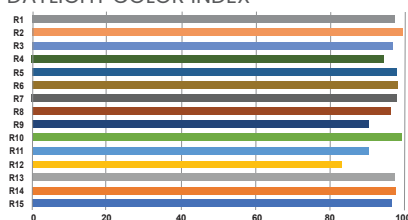

TUNGSTEN SPECTRAL GRAPH

TUNGSTEN COLOR INDEX

DAYLIGHT SPECTRAL GRAPH

DAYLIGHT COLOR INDEX

ACCESSORIES

Head

LM-SPECTRUM-EIGHT-G2 LiteMat Spectrum 8 Head (2023)

Diffusion