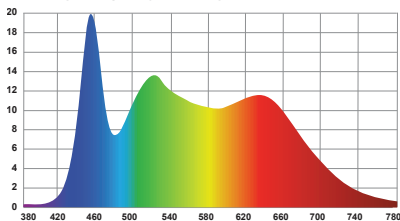

DAYLIGHT SPECTRAL GRAPH