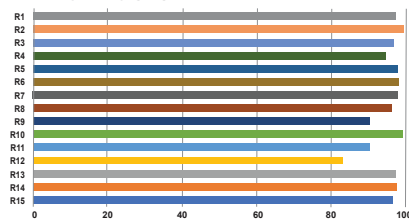

TUNGSTEN SPECTRAL GRAPH

TUNGSTEN COLOR INDEX

DAYLIGHT SPECTRAL GRAPH

DAYLIGHT COLOR INDEX

ACCESSORIES

Head

LMA-SPECTRUM-FOUR-G2 LiteMat Spectrum 4 Head (2023)

Diffusion