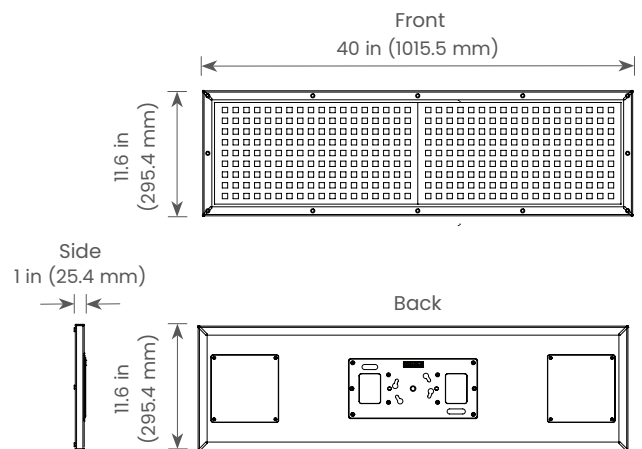

PRELIMINARY
SPECIFICATIONS

Product Name: LiteMat Spectrum 2
Item Number: LM-SPECTRUM-TWO-G2
Model: 252-1
Beam Angle: 56° HPA
Input Voltage: 48V DC
Input Current: 2.08A
Total Power: 100W Nominal
Color Temperature Range: 2,000K to 11,000K
Tint Control: Full plus and minus green adjustment
Dimming Range: 0 to 100% Continuous (When paired with a compatible LiteGear Dimmer)
Colored Light: 6-color, wide gamut hue and saturation control
Estimated LED Lifetime: 50,000 hrs
Power & Data Connector: PDX
Pixels: 2 large format pixels
IP Rating: IP20
Max Operating Temp: 122°F (50°C)
Weight: 7.19 lbs (3.3 kg)
Color Rendition: CRI Average: >= 95
TLCI Average: >= 95
Total LED Quantity: 2,592
Dimensions: Height: 21.1 in. (535.4 mm)
Width: 21.1 in. (535.4 mm)
Depth: 1 in. (25.4 mm)
Mounting: kMount
Certifications: ETL, CE, UKCA, FCC (certification pending)

PRELIMINARY
SPECIFICATIONS

Product Name: LiteMat Spectrum 2L
Item Number: LM-SPECTRUM-TWO-L-G2
Model: 253-1
Beam Angle: 55° HPA
Input Voltage: 48V DC
Input Current: 2.08A
Total Power: 100W Nominal
Color Temperature Range: 2,000K to 11,000K
Tint Control: Full plus and minus green adjustment
Dimming Range: 0 to 100% Continuous (When paired with a compatible LiteGear Dimmer)
Colored Light: 6-color, wide gamut hue and saturation control
Estimated LED Lifetime: 50,000 hrs
Power & Data Connector: PDX
Pixels: 2 large format pixels
IP Rating: IP20
Max Operating Temp: 122°F (50°C)
Weight: 7.53 lbs (3.4 kg)
Color Rendition: CRI Average: >= 95 TLCI Average: >= 95
Total LED Quantity: 2,592
Dimensions: Height: 11.6 in. (295.4 mm) Width: 40 in. (1016 mm) Depth: 1 in. (25.4 mm)
Mounting: kMount
Certifications: ETL, CE, UKCA, FCC (certification pending)