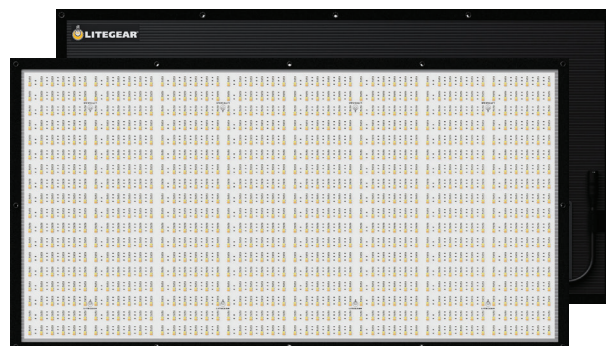

Designed to be rigid, lightweight, ultra-thin, and easy to rig, the versatile LiteMat Spectrum 4 is the go-to lighting solution for stage, studio, or location lighting setups. The evolution of the LiteMat Spectrum includes a more robust design in a feature-packed fixture that will meet your lighting needs now and into the future. Features included in the LiteMat Spectrum 4 include smoother low-end dimming, four mappable large format pixels, precision-calibrated electronics, and updateable pixel driver firmware.