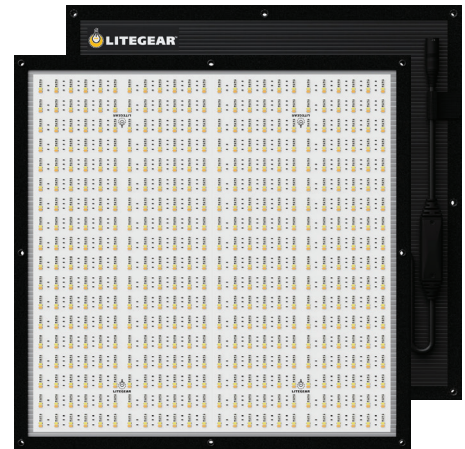

LD-SPECTRUM-ACDC400 LiteDimmer Spectrum AC/DC 400

Cable

CA-PDX-EXT-25 PDX Extension Cable 25 ft (7.5 m)

CA-PDX-EXT-50 PDX Extension Cable 50 ft (15 m)

Mounting

LMA-LITEMOUNT LiteMount

LMA-LITEMOUNT-XL LiteMount, Extra Large

Bag

LMA-ONE-BAG LiteMat 1 Kit Bag

Designed to be rigid, lightweight, ultra-thin, and easy to rig, the versatile LiteMat Spectrum 2 is the go-to lighting solution for stage, studio, or location lighting setups. The evolution of the LiteMat Spectrum includes a more robust design in a feature-packed fixture that will meet your lighting needs now and into the future. Features included in the LiteMat Spectrum 2 include smoother low-end dimming, two mappable large format pixels, precision-calibrated electronics, and updateable pixel driver firmware.

PRELIMINARY
SPECIFICATIONS

Product Name: LiteMat Spectrum 2
Item Number: LM-SPECTRUM-TWO-G2
Model: 252-1
Beam Angle: 56° HPA
Input Voltage: 48V DC
Input Current: 2.08A
Total Power: 100W Nominal
Color Temperature Range: 2,000K to 11,000K
Tint Control: Full plus and minus green adjustment
Dimming Range: 0 to 100% Continuous (When paired with a compatible LiteGear Dimmer)
Colored Light: 6-color, wide gamut hue and saturation control
Estimated LED Lifetime: 50,000 hrs
Power & Data Connector: PDX
Pixels: 2 large format pixels
IP Rating: IP20
Max Operating Temp: 122°F (50°C)
Weight: 7.19 lbs (3.3 kg)
Color Rendition: CRI Average: >= 95
TLCI Average: >= 95
Total LED Quantity: 2,592
Dimensions: Height: 21.1 in. (535.4 mm)
Width: 21.1 in. (535.4 mm)
Depth: 1 in. (25.4 mm)
Mounting: kMount
Certifications: ETL, CE, UKCA, FCC (certification pending)