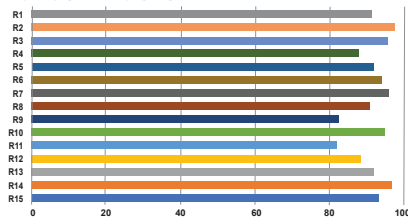

TUNGSTEN COLOR INDEX