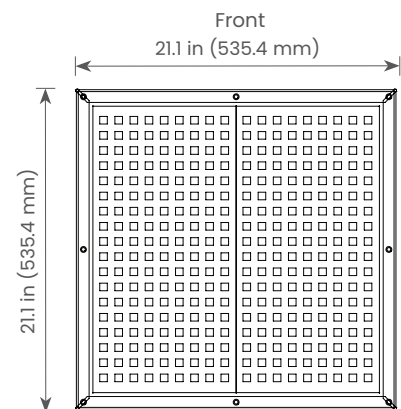

PRELIMINARY
SPECIFICATIONS

Product Name: LiteMat Spectrum 1
Item Number: LM-SPECTRUM-ONE-G2
Model: 251-1
Beam Angle: 50° HPA
Input Voltage: 48V DC
Input Current: 1.04A
Total Power: 50W Nominal
Color Temperature Range: 2,000K to 11,000K
Tint Control: Full plus and minus green adjustment
Dimming Range: 0 to 100% Continuous (When paired with a compatible LiteGear Dimmer)
Colored Light: 6-color, wide gamut hue and saturation control
Estimated LED Lifetime: 50,000 hrs
Power & Data Connector: PDX
Pixels: 1 large format pixel
IP Rating: IP20
Max Operating Temp: 122°F (50°C)
Weight: 4.7 lbs (2.1 kg)
Color Rendition: CRI Average: >= 95
TLCI Average: >= 95
Total LED Quantity: 2,592
Dimensions: Height: 11.6 in. (295.4 mm)
Width: 21.1 in. (535.4 mm)
Depth: 1 in. (25.4 mm)
Mounting: kMount
Certifications: ETL, CE, UKCA, FCC (certification pending)

PRELIMINARY
SPECIFICATIONS

Product Name: LiteMat Spectrum 2
Item Number: LM-SPECTRUM-TWO-G2
Model: 252-1
Beam Angle: 56° HPA
Input Voltage: 48V DC
Input Current: 2.08A
Total Power: 100W Nominal
Color Temperature Range: 2,000K to 11,000K
Tint Control: Full plus and minus green adjustment
Dimming Range: 0 to 100% Continuous (When paired with a compatible LiteGear Dimmer)
Colored Light: 6-color, wide gamut hue and saturation control
Estimated LED Lifetime: 50,000 hrs
Power & Data Connector: PDX
Pixels: 2 large format pixels
IP Rating: IP20
Max Operating Temp: 122°F (50°C)
Weight: 7.19 lbs (3.3 kg)
Color Rendition: CRI Average: >= 95
TLCI Average: >= 95
Total LED Quantity: 2,592
Dimensions: Height: 21.1 in. (535.4 mm)
Width: 21.1 in. (535.4 mm)
Depth: 1 in. (25.4 mm)
Mounting: kMount
Certifications: ETL, CE, UKCA, FCC (certification pending)