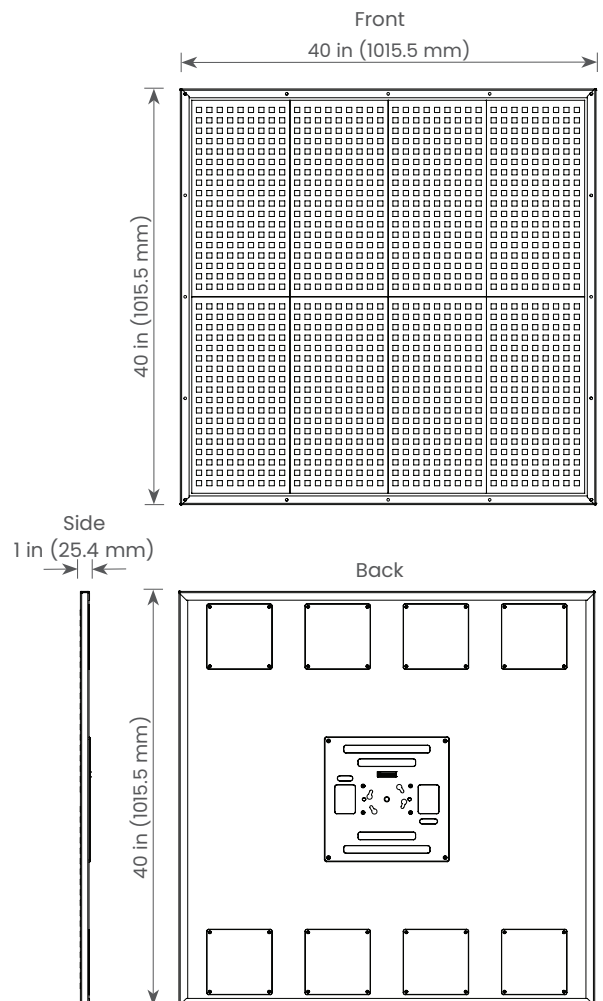

Designed to be rigid, lightweight, ultra-thin, and easy to rig, the versatile LiteMat Spectrum 8 is the go-to lighting solution for stage, studio, or location lighting setups. The evolution of the LiteMat Spectrum includes a more robust design in a feature-packed fixture that will meet your lighting needs now and into the future. Features included in the LiteMat Spectrum 8 include smoother low-end dimming, eight mappable large format pixels, precision-calibrated electronics, and updateable pixel driver firmware.

PRELIMINARY SPECIFICATIONS

Product Name: LiteMat Spectrum 8
Item Number: LM-SPECTRUM-EIGHT-G2
Model: 256-1
Beam Angle: 53° HPA
Input Voltage: 48V DC
Input Current: 8.64A
Total Power: 400W Nominal
Color Temperature Range: 2,000K to 11,000K
Tint Control: Full plus and minus green adjustment
Dimming Range: 0 to 100% Continuous (When paired with a compatible LiteGear Dimmer)
Colored Light: 6-color, wide gamut hue and saturation control
Estimated LED Lifetime: 50,000 hrs
Power & Data Connector: PDX
Pixels: 8 large format pixels
IP Rating: IP20
Max Operating Temp: 122°F (50°C)
Weight: 21.1 lbs (9.6 kg)
Color Rendition: CRI Average: >= 95
TLCI Average: >= 95
Total LED Quantity: 5,184
Dimensions: Height: 40 in. (1015.5 mm)
Width: 40 in. (1015.5 mm)
Depth: 1 in. (25.4 mm)
Mounting: kMount
Certifications: ETL, CE, UKCA, FCC (certification pending)